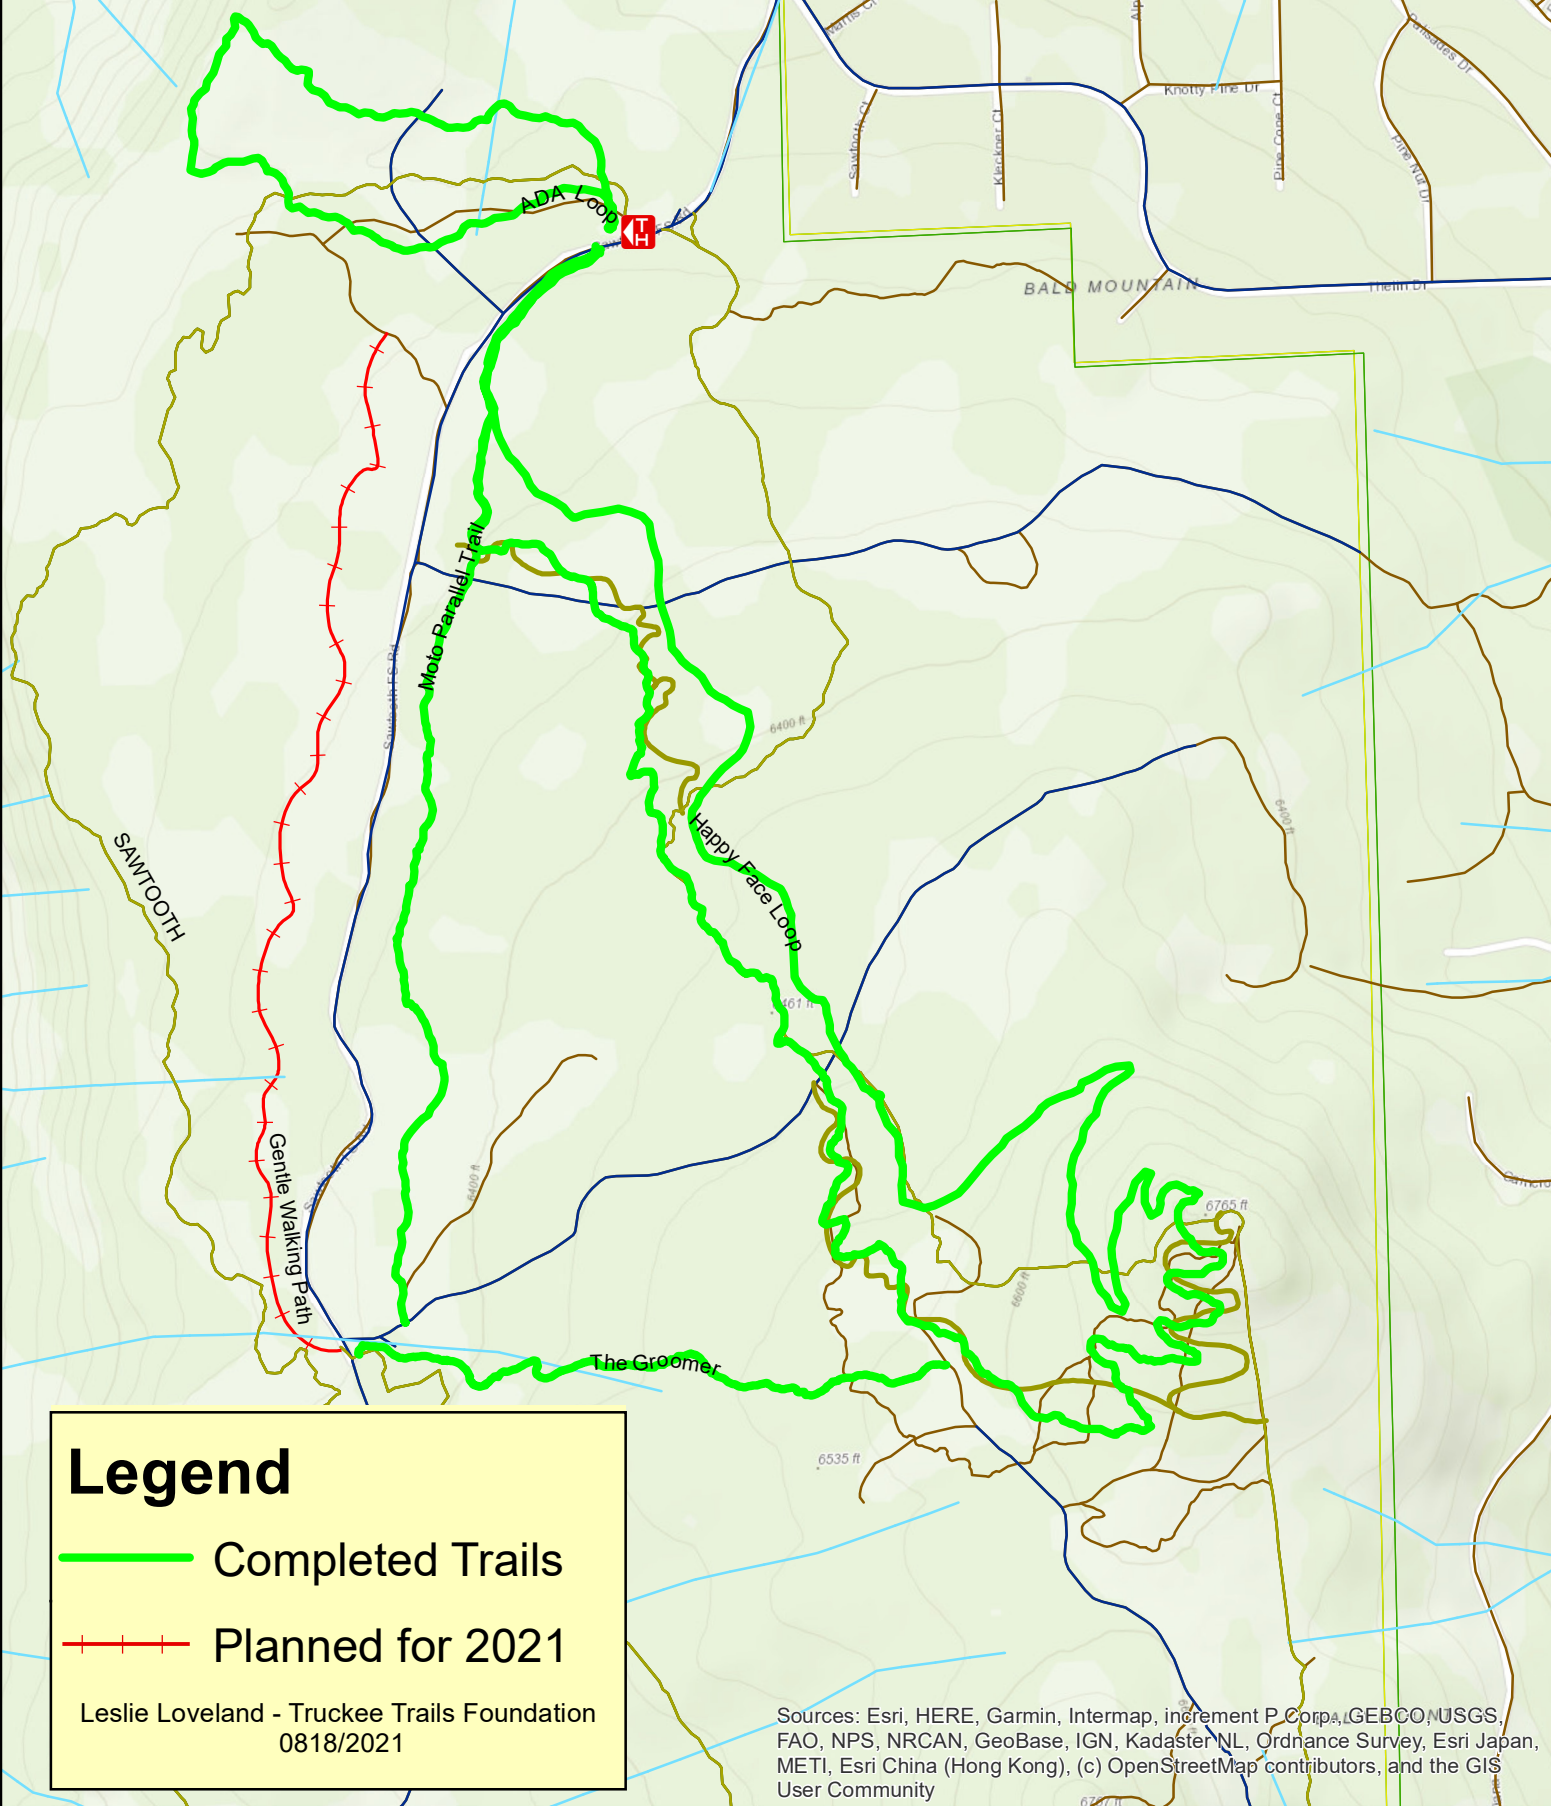

# Sawtooth Area Sustainable Trails Project

## Legend

 Completed Trails

 Planned for 2021

Leslie Loveland - Truckee Trails Foundation  
0818/2021

Sources: Esri, HERE, Garmin, Intermap, increment P Corp., GEBCO, USGS, FAO, NPS, NRCAN, GeoBase, IGN, Kadaster NL, Ordnance Survey, Esri Japan, METI, Esri China (Hong Kong), (c) OpenStreetMap contributors, and the GIS User Community